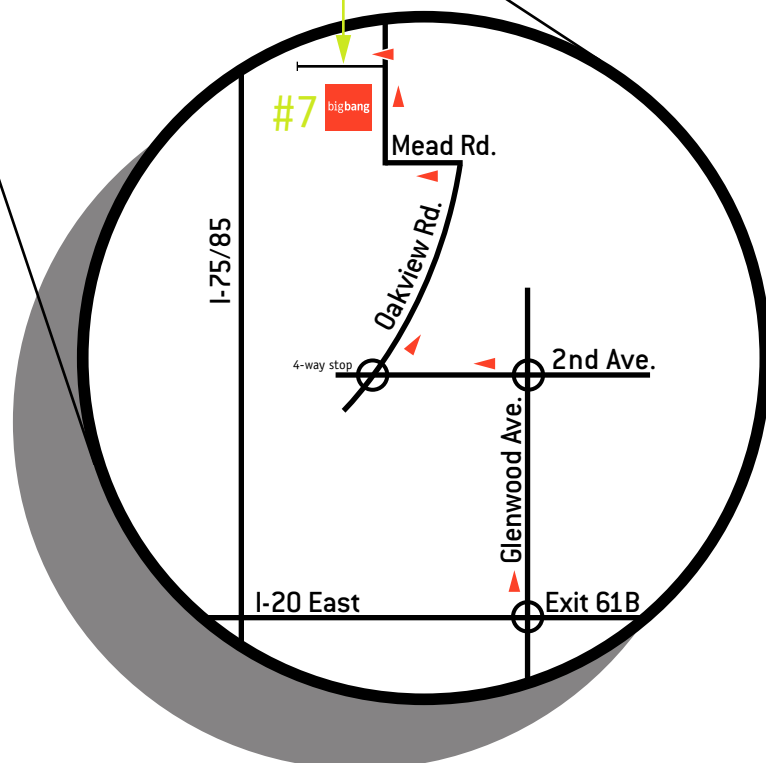

bigbang

Directions to **bigbang**

From I-20 east, exit 61B at Glenwood Avenue.

Turn left at the top of ramp onto Glenwood Avenue.

Turn left onto 2nd Avenue.

Turn right on Oakview Road at the 4-way stop.

Turn left onto Mead Road. Mead Road makes an immediate right after the turn. You will see our building on the left after the turn.

Big Bang is located in building 7.

Parking for our building is on the small side street on the left. Park on the street and walk in through the gate.

409 Mead Road

Building 7

Decatur, GA 30030

404.614.0660