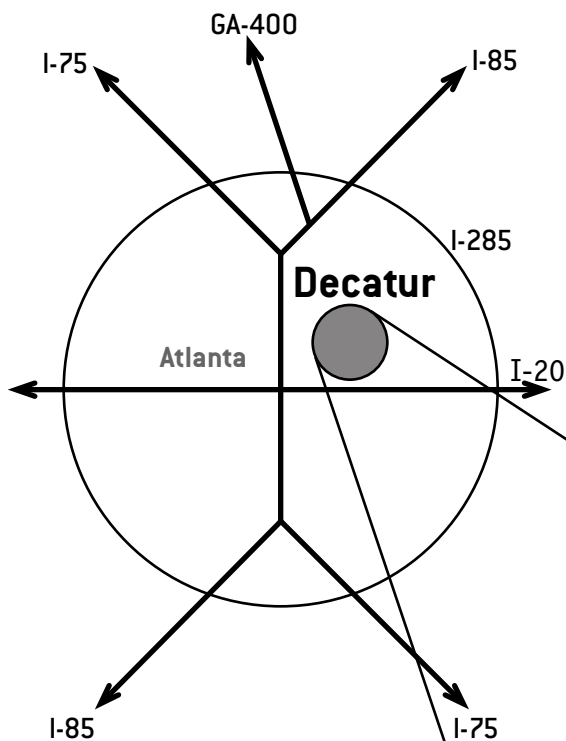

bigbang

Directions to **bigbang**

From I-20 east, exit 61B at Glenwood Avenue.

Turn left at the top of ramp onto Glenwood Avenue.

Turn left onto 2nd Avenue.

Turn right on Oakview Road at the 4-way stop.

Turn left onto Mead Road. Mead Road makes an immediate right after the turn. You will see our building on the left after the turn.

Big Bang is located in building 7.

Parking for our building is on the small side street on the left. Park on the street and walk in through the gate.

409 Mead Road

Building 7

Decatur, GA 30030

404.614.0660